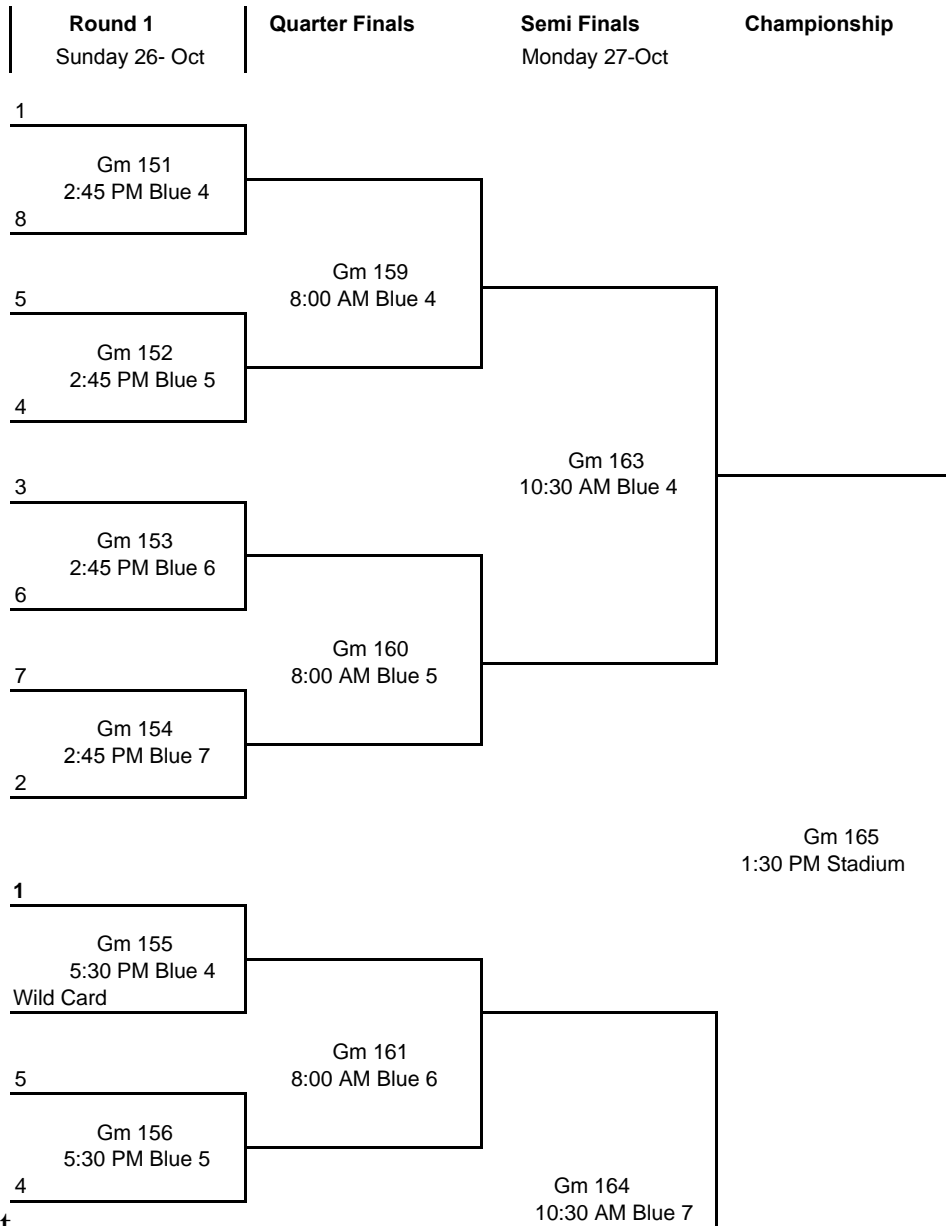

Monday, October 27, 2003

Gm #	Time	Visitor	Home	Field	Pool
159	8:00 AM	Game 151 Winner	vs Game 152 Winner	Blue 4	Quarter Final
160	8:00 AM	Game 153 Winner	vs Game 154 Winner	Blue 5	Quarter Final
161	8:00 AM	Game 155 Winner	vs Game 156 Winner	Blue 6	Quarter Final
162	8:00 AM	Game 157 Winner	vs Game 158 Winner	Blue 7	Quarter Final
163	10:30 AM	Game 159 Winner	vs Game 160 Winner	Blue 4	Semi Final
164	10:30 AM	Game 161 Winner	vs Game 162 Winner	Blue 7	Semi Final
165	1:30 PM	Game 163 Winner	vs Game 164 Winner	Stadium	Champ

Upper Bracket
A-H Pool Winners
To Be Seeded 1-8

Lower Bracket
I-O Pool Winners
To Be Seeded 1-7
Plus Wild Card