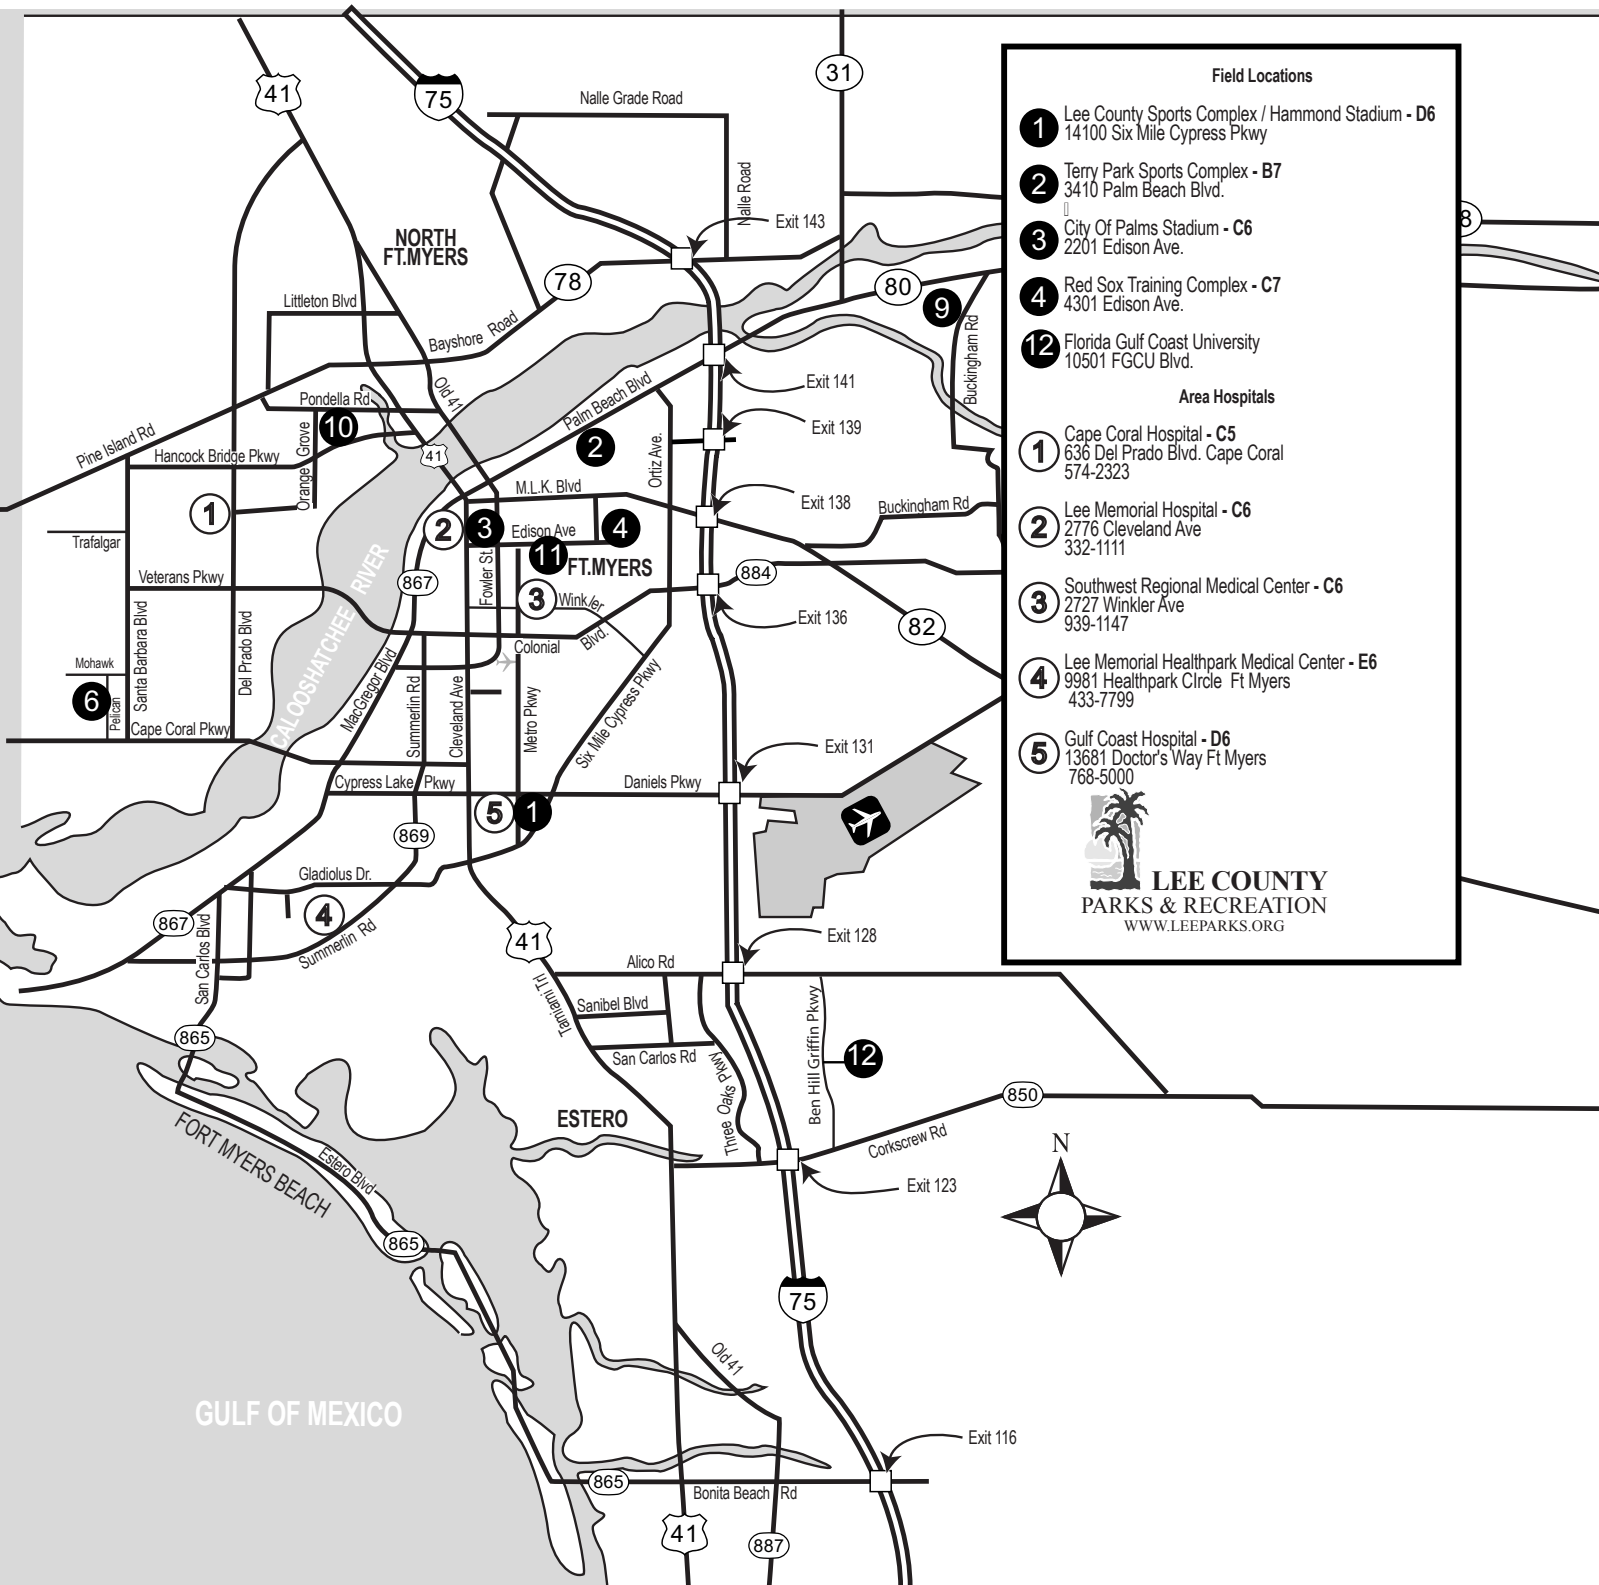

Field Locations

- **1** Lee County Sports Complex / Hammond Stadium - D6
  14100 Six Mile Cypress Pkwy
- **2** Terry Park Sports Complex - B7
  3410 Palm Beach Blvd.
- **3** City Of Palms Stadium - C6
  2201 Edison Ave.
- **4** Red Sox Training Complex - C7
  4301 Edison Ave.
- **12** Florida Gulf Coast University
  10501 FGCU Blvd.

Area Hospitals

- **1** Cape Coral Hospital - C5
  636 Del Prado Blvd. Cape Coral
  574-2323
- **2** Lee Memorial Hospital - C6
  2776 Cleveland Ave
  332-1111
- **3** Southwest Regional Medical Center - C6
  2727 Winkler Ave
  939-1147
- **4** Lee Memorial Healthpark Medical Center - E6
  9981 Healthpark Circle Ft Myers
  433-7799
- **5** Gulf Coast Hospital - D6
  13681 Doctor's Way Ft Myers
  768-5000

LEE COUNTY
PARKS & RECREATION
WWW.LEEPARKS.ORG